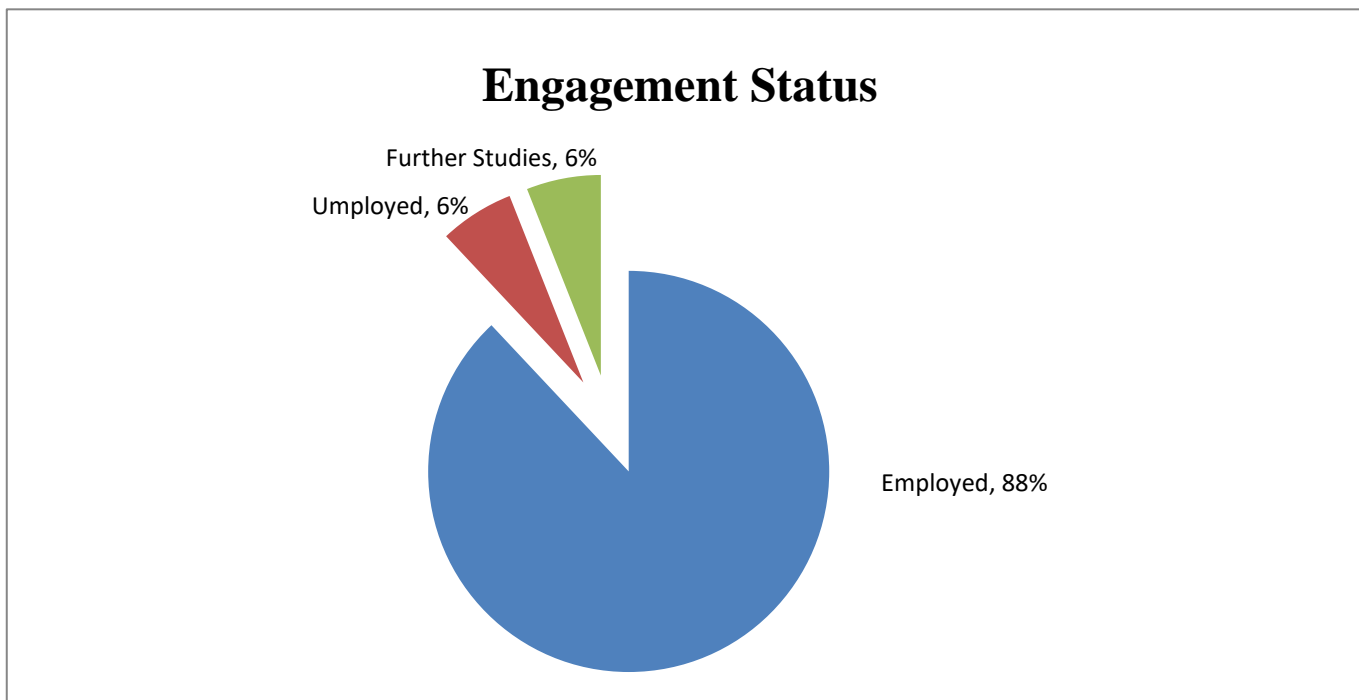

## Graduate Employment Statistics of BEngCE 2018 Graduates

*Cut-off date of the Survey: 31 December 2018*